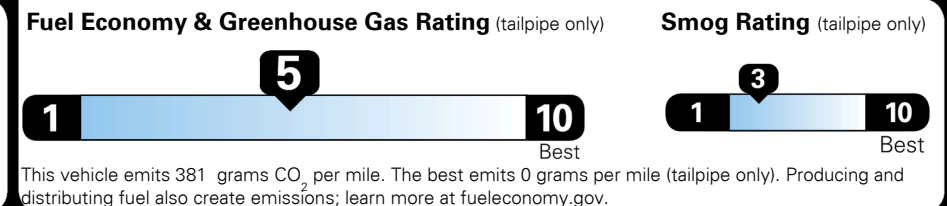

Inland Freight & Handling : $995.00

SOLD TO: NC713
GENESIS OF HENDERSONVILLE
2520 ASHEVILLE HIGHWAY
HENDERSONVILLE NC 28791

SHIPPED TO: NC713

VIN: KMTG44LA2KU038227	ENGINE: G4KLKA255934	EXTERIOR COLOR: HAVANA RED	INTERIOR/SEAT COLOR: BLACK/BLACK
MODEL: R0412A45	PORT OF ENTRY: PH	TRANSPORT: TRUCK	ACCESSORY WEIGHT: 13 lbs./ 6 kgs.

EMISSIONS:
This vehicle is certified to meet emission requirements in all 50 states

TOTAL PRICE: $47,115.00

EPA DOT Fuel Economy and Environment

Gasoline Vehicle

Fuel Economy

23 MPG
combined city/hwy

21 city
28 highway

4.3 gallons per 100 miles

Compact Cars range from 14 to 119 MPG. The best vehicle rates 136 MPGe.

You spend $2,750
more in fuel costs over 5 years compared to the average new vehicle.

Annual fuel cost $1,950

Actual results will vary for many reasons, including driving conditions and how you drive and maintain your vehicle. The average new vehicle gets 27 MPG and costs $7,000 to fuel over 5 years. Cost estimates are based on 15,000 miles per year at $ 2.55 per gallon. MPGe is miles per gasoline gallon equivalent. Vehicle emissions are a significant cause of climate change and smog.

fueleconomy.gov

Calculate personalized estimates and compare vehicles

GOVERNMENT 5-STAR SAFETY RATINGS

This vehicle has not been rated by the government for overall vehicle score, frontal crash, side crash or rollover risk.

Source: National Highway Traffic Safety Administration (NHTSA).
www.safercar.gov or 1-888-327-4236

Manufacturer's suggested retail price includes manufacturer's recommended pre-delivery service. Gasoline license and title fees state and local taxes and dealer installed options and accessories are not included in the manufacturer's suggested retail price. This label has been affixed to this vehicle by Hyundai Motor America, pursuant to the requirements of 15 U.S.C. 1231 et seq. which prohibits its removal or alteration prior to delivery to the ultimate purchaser.